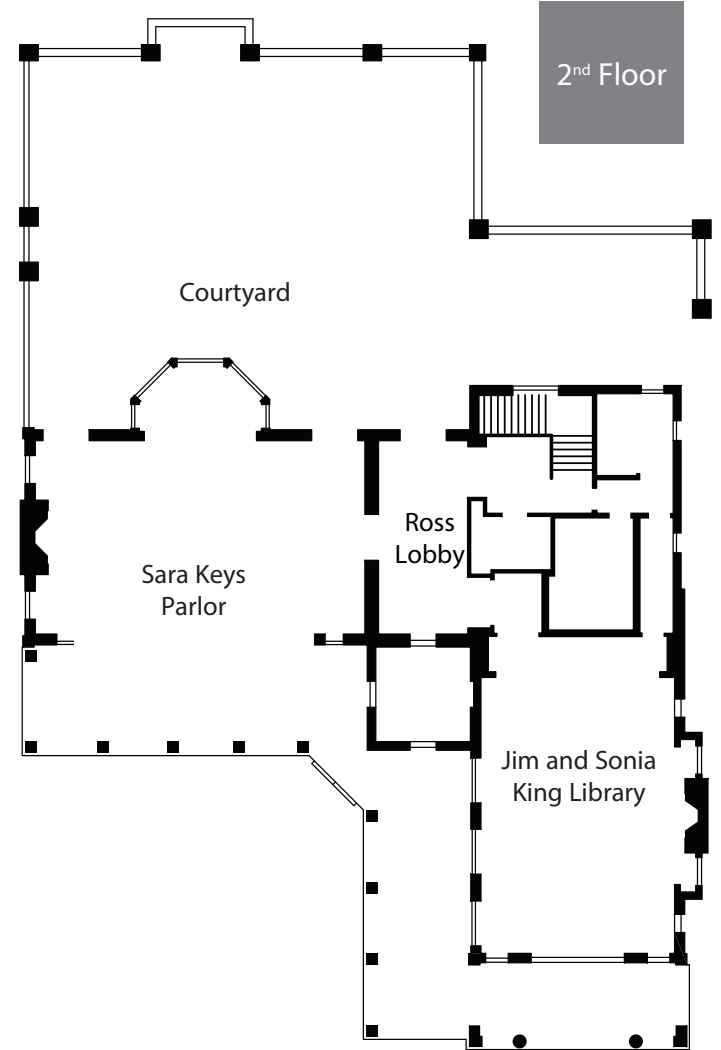

Mary B. Martin Storytelling Hall

INTERNATIONAL
**STORYTELLING
 CENTER**
 Jonesborough, Tennessee

ROOM
 CAPACITY

FACILITY	DIMENSIONS	THEATER SEATING	CLASSROOM	ROUND
Sara Keys Parlor	42' x 26	120	50	80+
Jim and Sonia King Library	42' x 26'	100	40	80
Krispy Kreme Storytelling Theater	N/A	95	N/A	N/A
Ross Lobby	12' x 26'	N/A	N/A	N/A
Courtyard	50' x 57' 20' x 29'	150	N/A	100